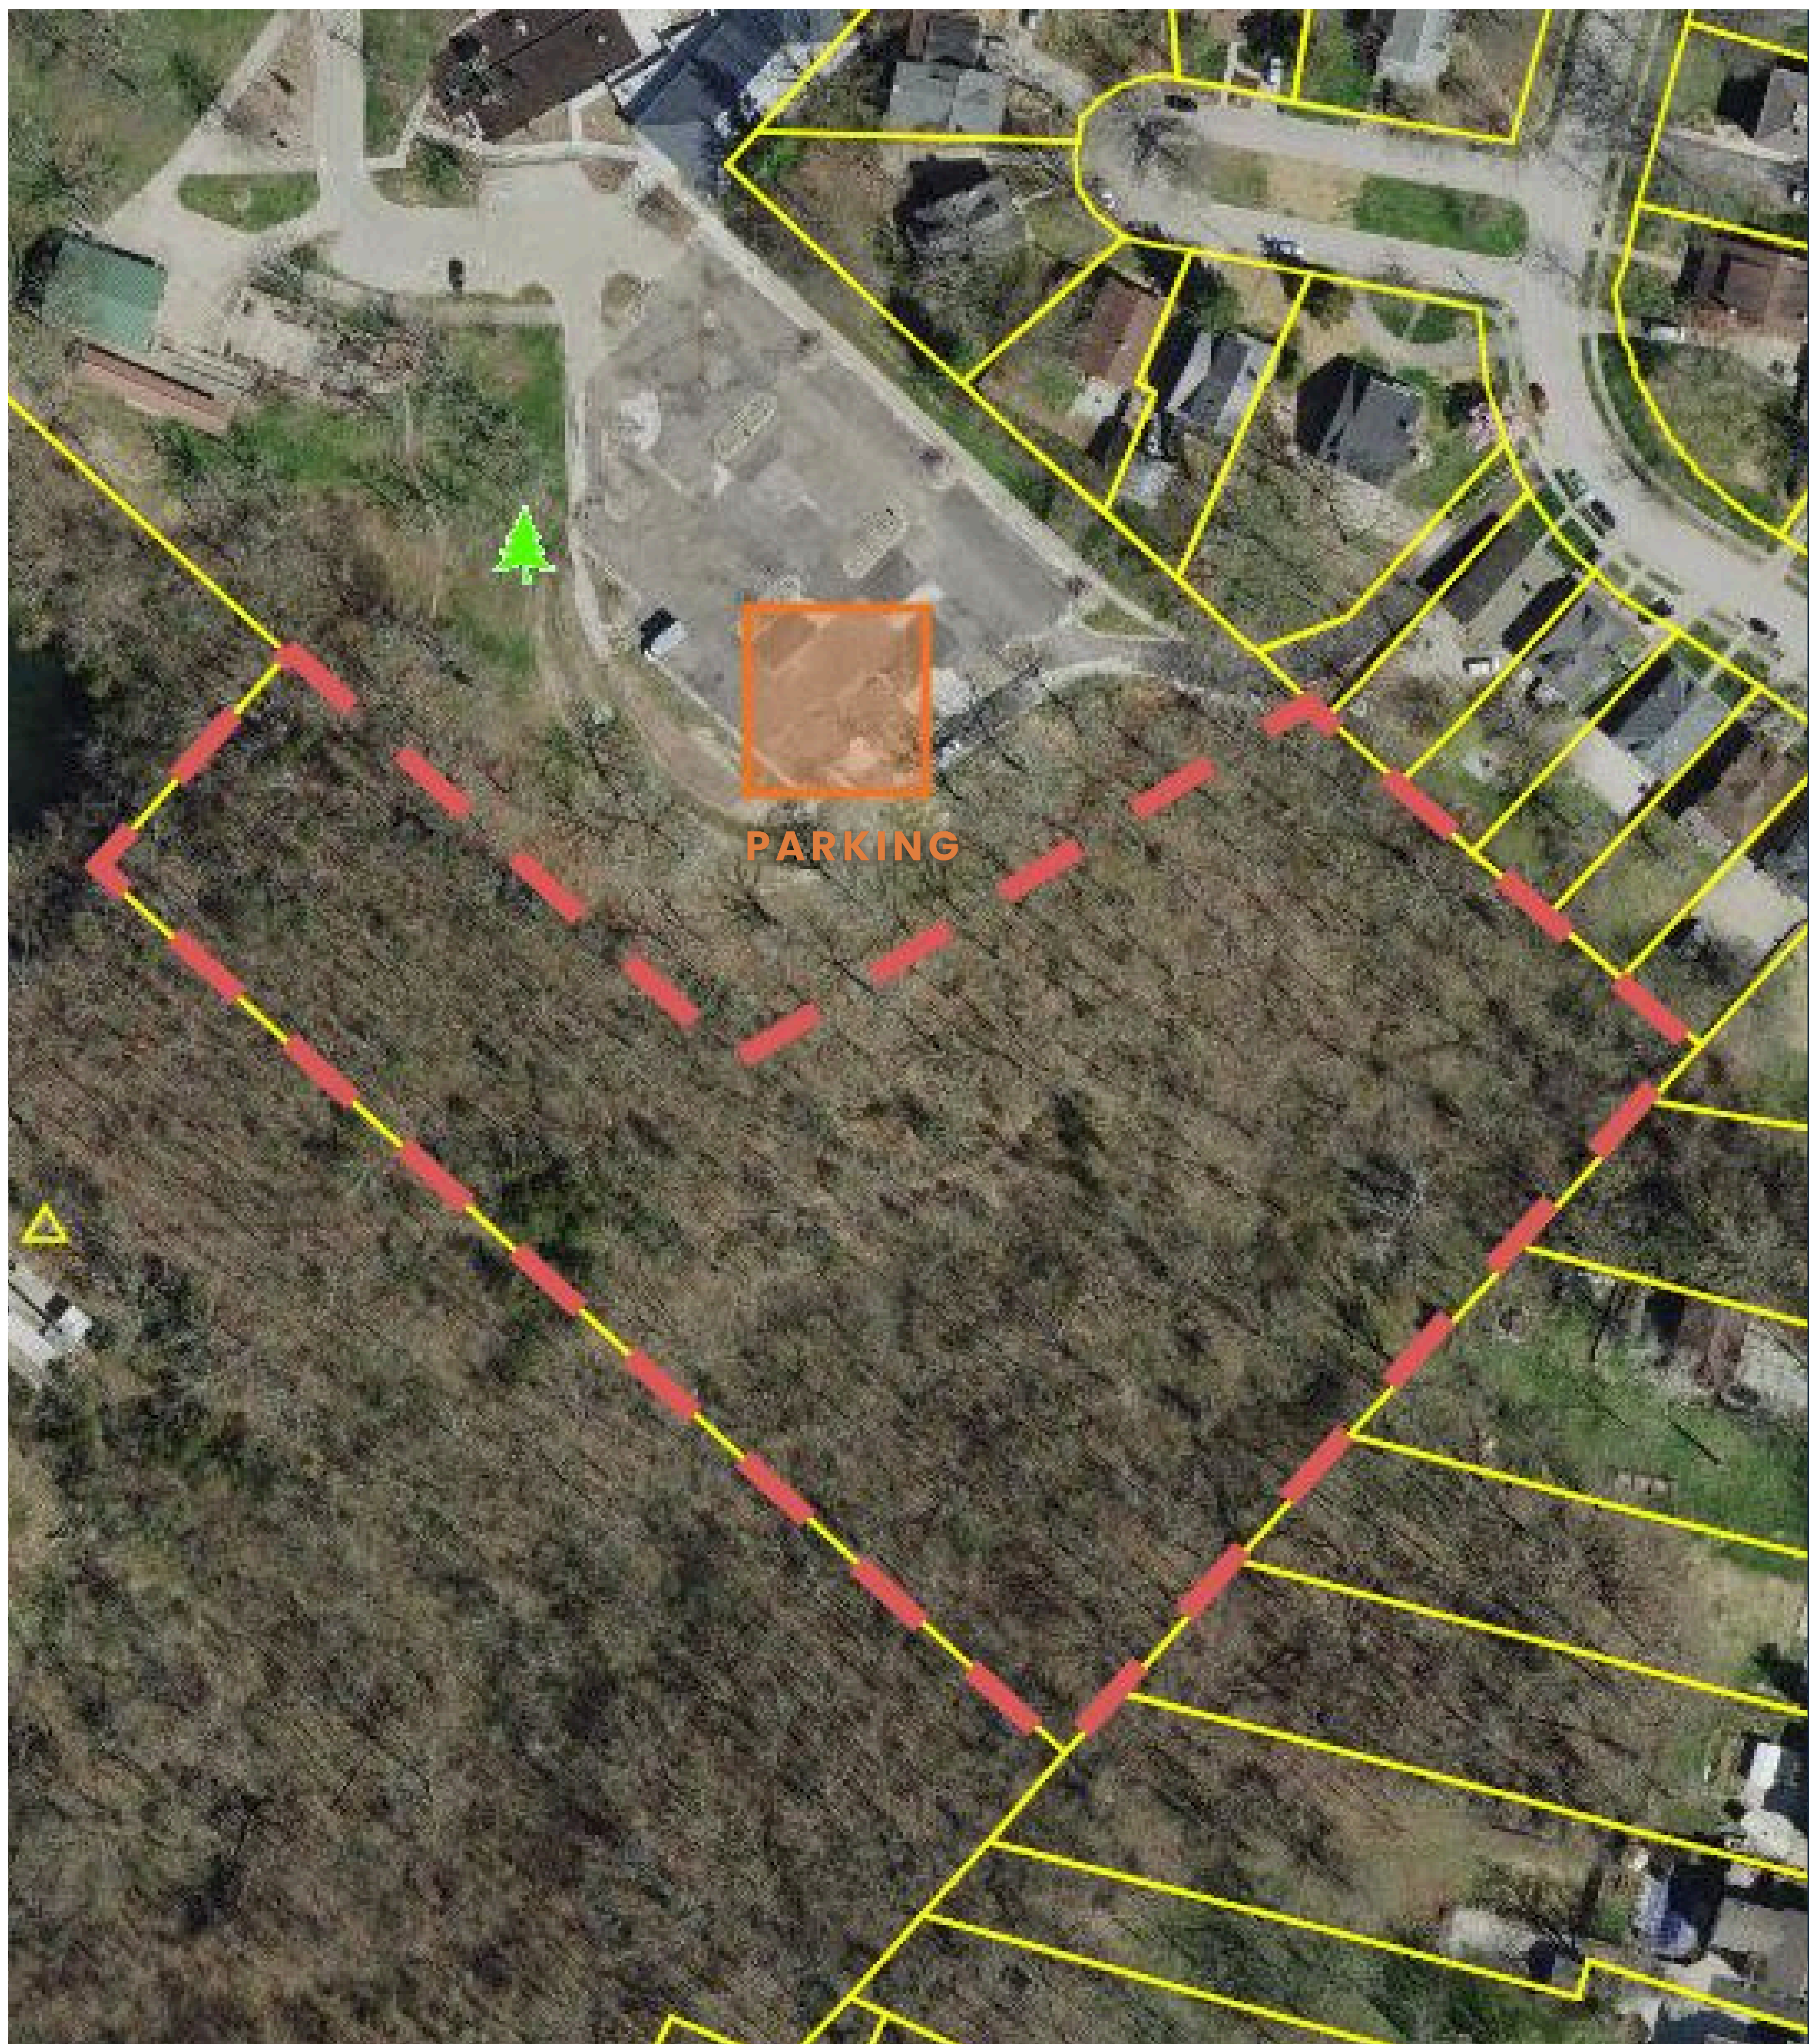

# SITE 03 Binder Park

PARK: 644 ACRES | HUNTING: 39 ACRES

- Archery hunting is permitted on this site for hunters with **JC Parks Permits**:
  - **Red Boundary**: Hunting area
  - **Orange Boundary**: Parking area
- Hunters must park in designated parking area and display permit on dashboard
- No hunting or field dressing within 100 ft of trails, private property, or within sight of park facilities (including parking)
- Hunters must follow all JC Parks and MDC rules and regulations. Details can be found online at [jcparks.com](http://jcparks.com) or by scanning the QR code below with your smartphone

# SITE 04 McClung — Southeast

PARK: 22 ACRES | HUNTING: 4.5 ACRES

- Archery hunting is permitted on this site for hunters with **JC Parks Permits**:
  - **Red Boundary**: Hunting area
  - **Orange Boundary**: Parking area
- Hunters must park in designated parking area and display permit on dashboard
- No hunting or field dressing within 100 ft of trails, private property, or within sight of park facilities (including parking)
- Hunters must follow all JC Parks and MDC rules and regulations. Details can be found online at [jcparks.com](http://jcparks.com) or by scanning the QR code below with your smartphone