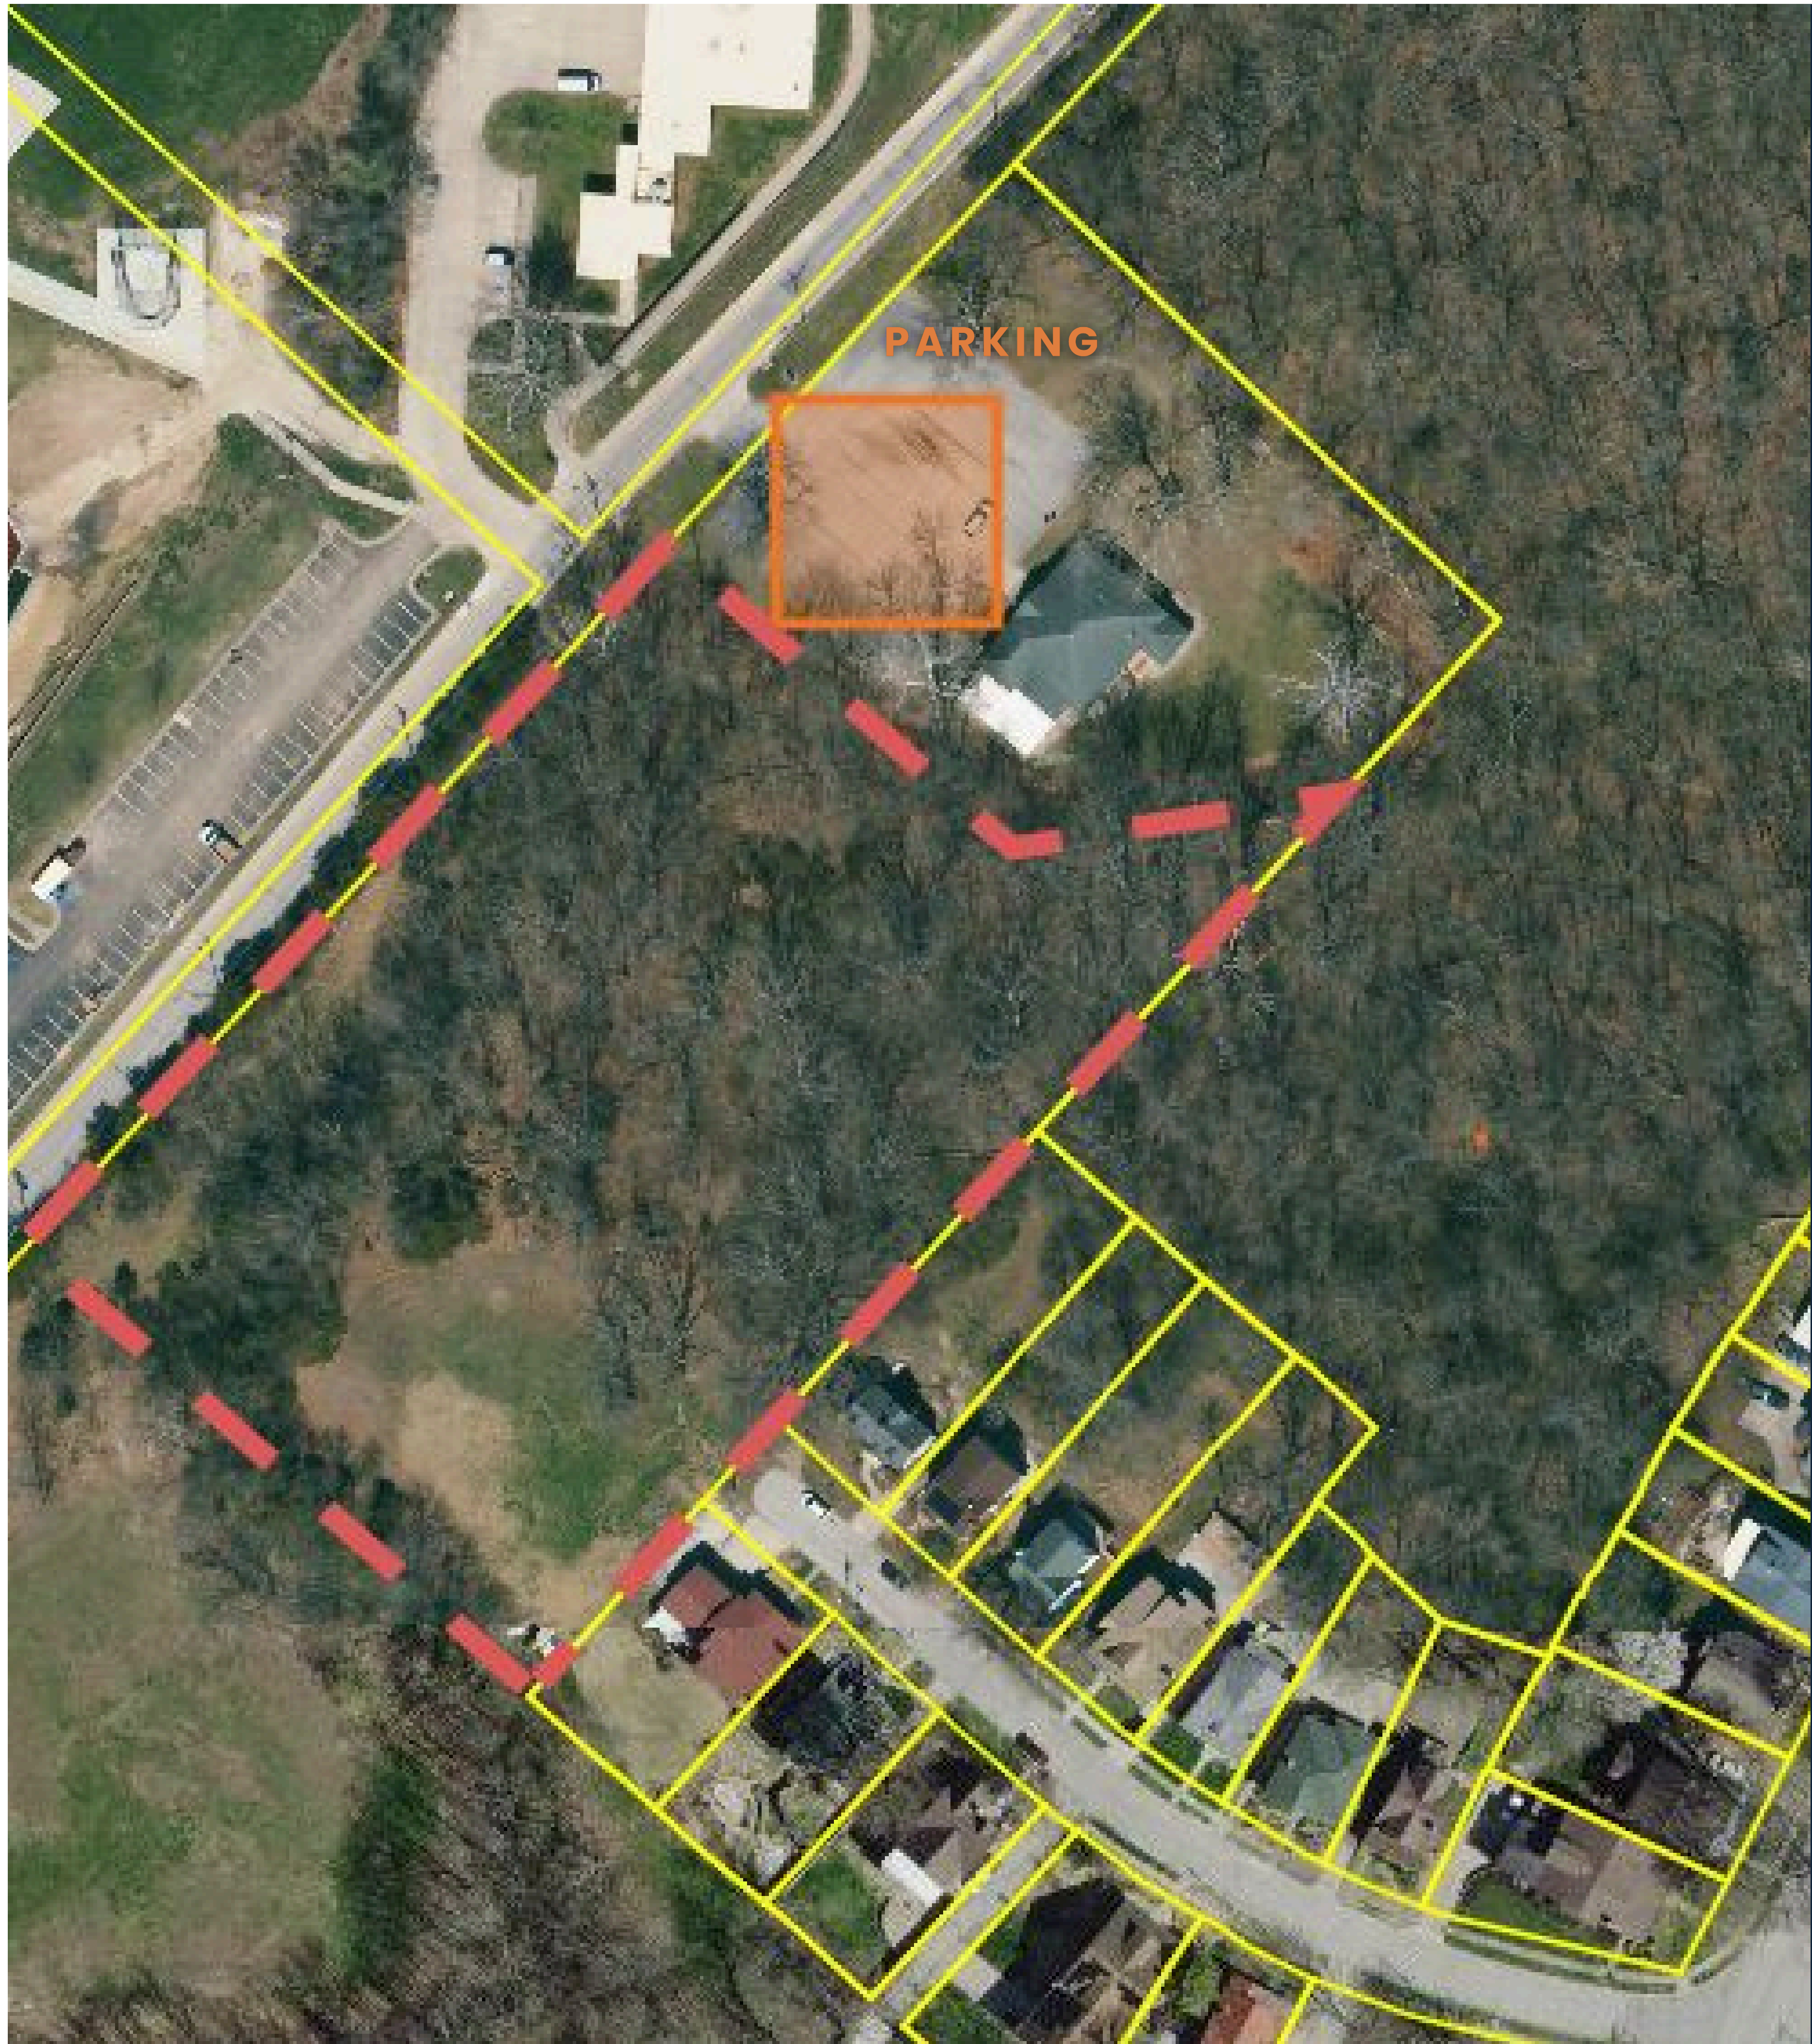

# SITE 03 Binder Park

PARK: 644 ACRES | HUNTING: 39 ACRES

- Archery hunting is permitted on this site for hunters with **JC Parks Permits**:
  - **Red Boundary**: Hunting area
  - **Orange Boundary**: Parking area
- Hunters must park in designated parking area and display permit on dashboard
- No hunting or field dressing within 100 ft of trails, private property, or within sight of park facilities (including parking)
- Hunters must follow all JC Parks and MDC rules and regulations. Details can be found online at [jcparks.com](http://jcparks.com) or by scanning the QR code below with your smartphone

# SITE 04 McClung — Southeast

PARK: 22 ACRES | HUNTING: 4.5 ACRES

- Archery hunting is permitted on this site for hunters with **JC Parks Permits**:
  - **Red Boundary**: Hunting area
  - **Orange Boundary**: Parking area
- Hunters must park in designated parking area and display permit on dashboard
- No hunting or field dressing within 100 ft of trails, private property, or within sight of park facilities (including parking)
- Hunters must follow all JC Parks and MDC rules and regulations. Details can be found online at [jcparks.com](http://jcparks.com) or by scanning the QR code below with your smartphone

# SITE 05 McClung — Northwest

PARK: 22 ACRES | HUNTING: 3.2 ACRES

- Archery hunting is permitted on this site for hunters with **JC Parks Permits**:
  - **Red Boundary**: Hunting area
  - **Orange Boundary**: Parking area
- Hunters must park in designated parking area and display permit on dashboard
- No hunting or field dressing within 100 ft of trails, private property, or within sight of park facilities (including parking)
- Hunters must follow all JC Parks and MDC rules and regulations. Details can be found online at [jcparks.com](http://jcparks.com) or by scanning the QR code below with your smartphone