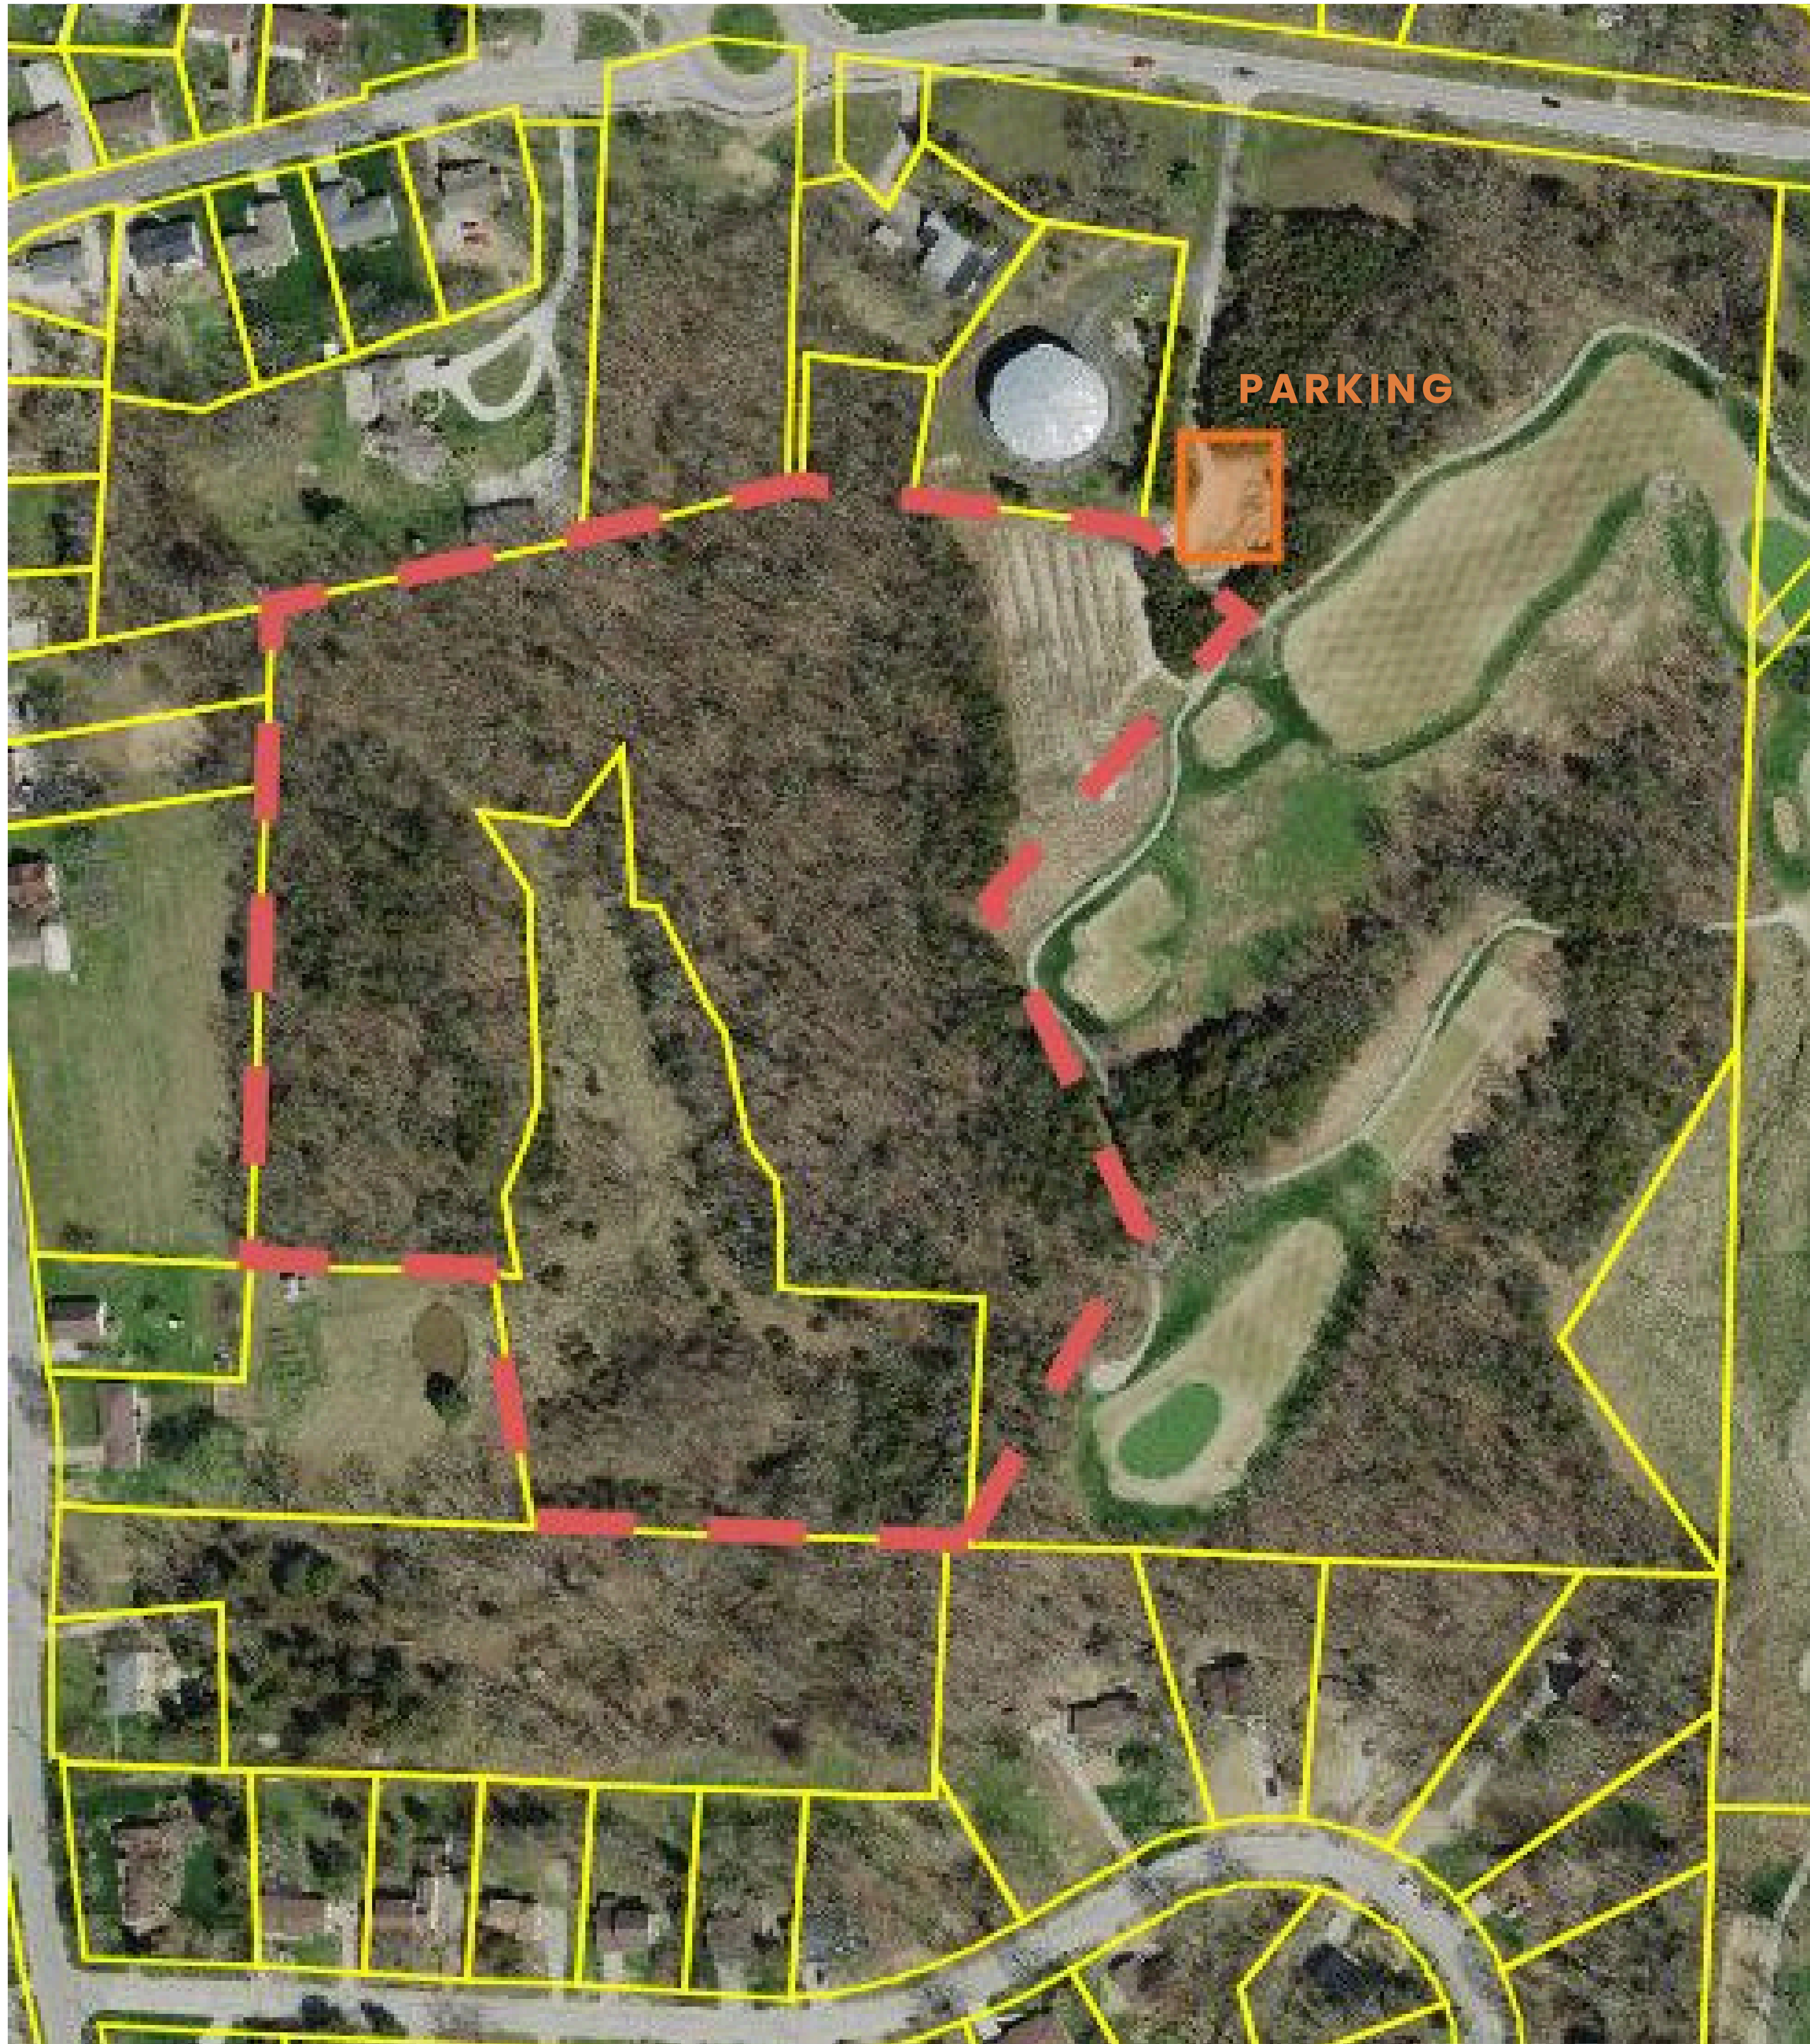

SITE 02 Hough Park — Northwest

PARK: 165 ACRES | HUNTING: 14.5 ACRES

- Archery hunting is permitted on this site for hunters with **JC Parks Permits:**
  - **Red Boundary:** Hunting area
  - **Orange Boundary:** Parking area
- Hunters must park in designated parking area and display permit on dashboard
- No hunting or field dressing within 100 ft of trails, private property, or within sight of park facilities (including parking)
- Hunters must follow all JC Parks and MDC rules and regulations. Details can be found online at jcparks.com or by scanning the QR code below with your smartphone