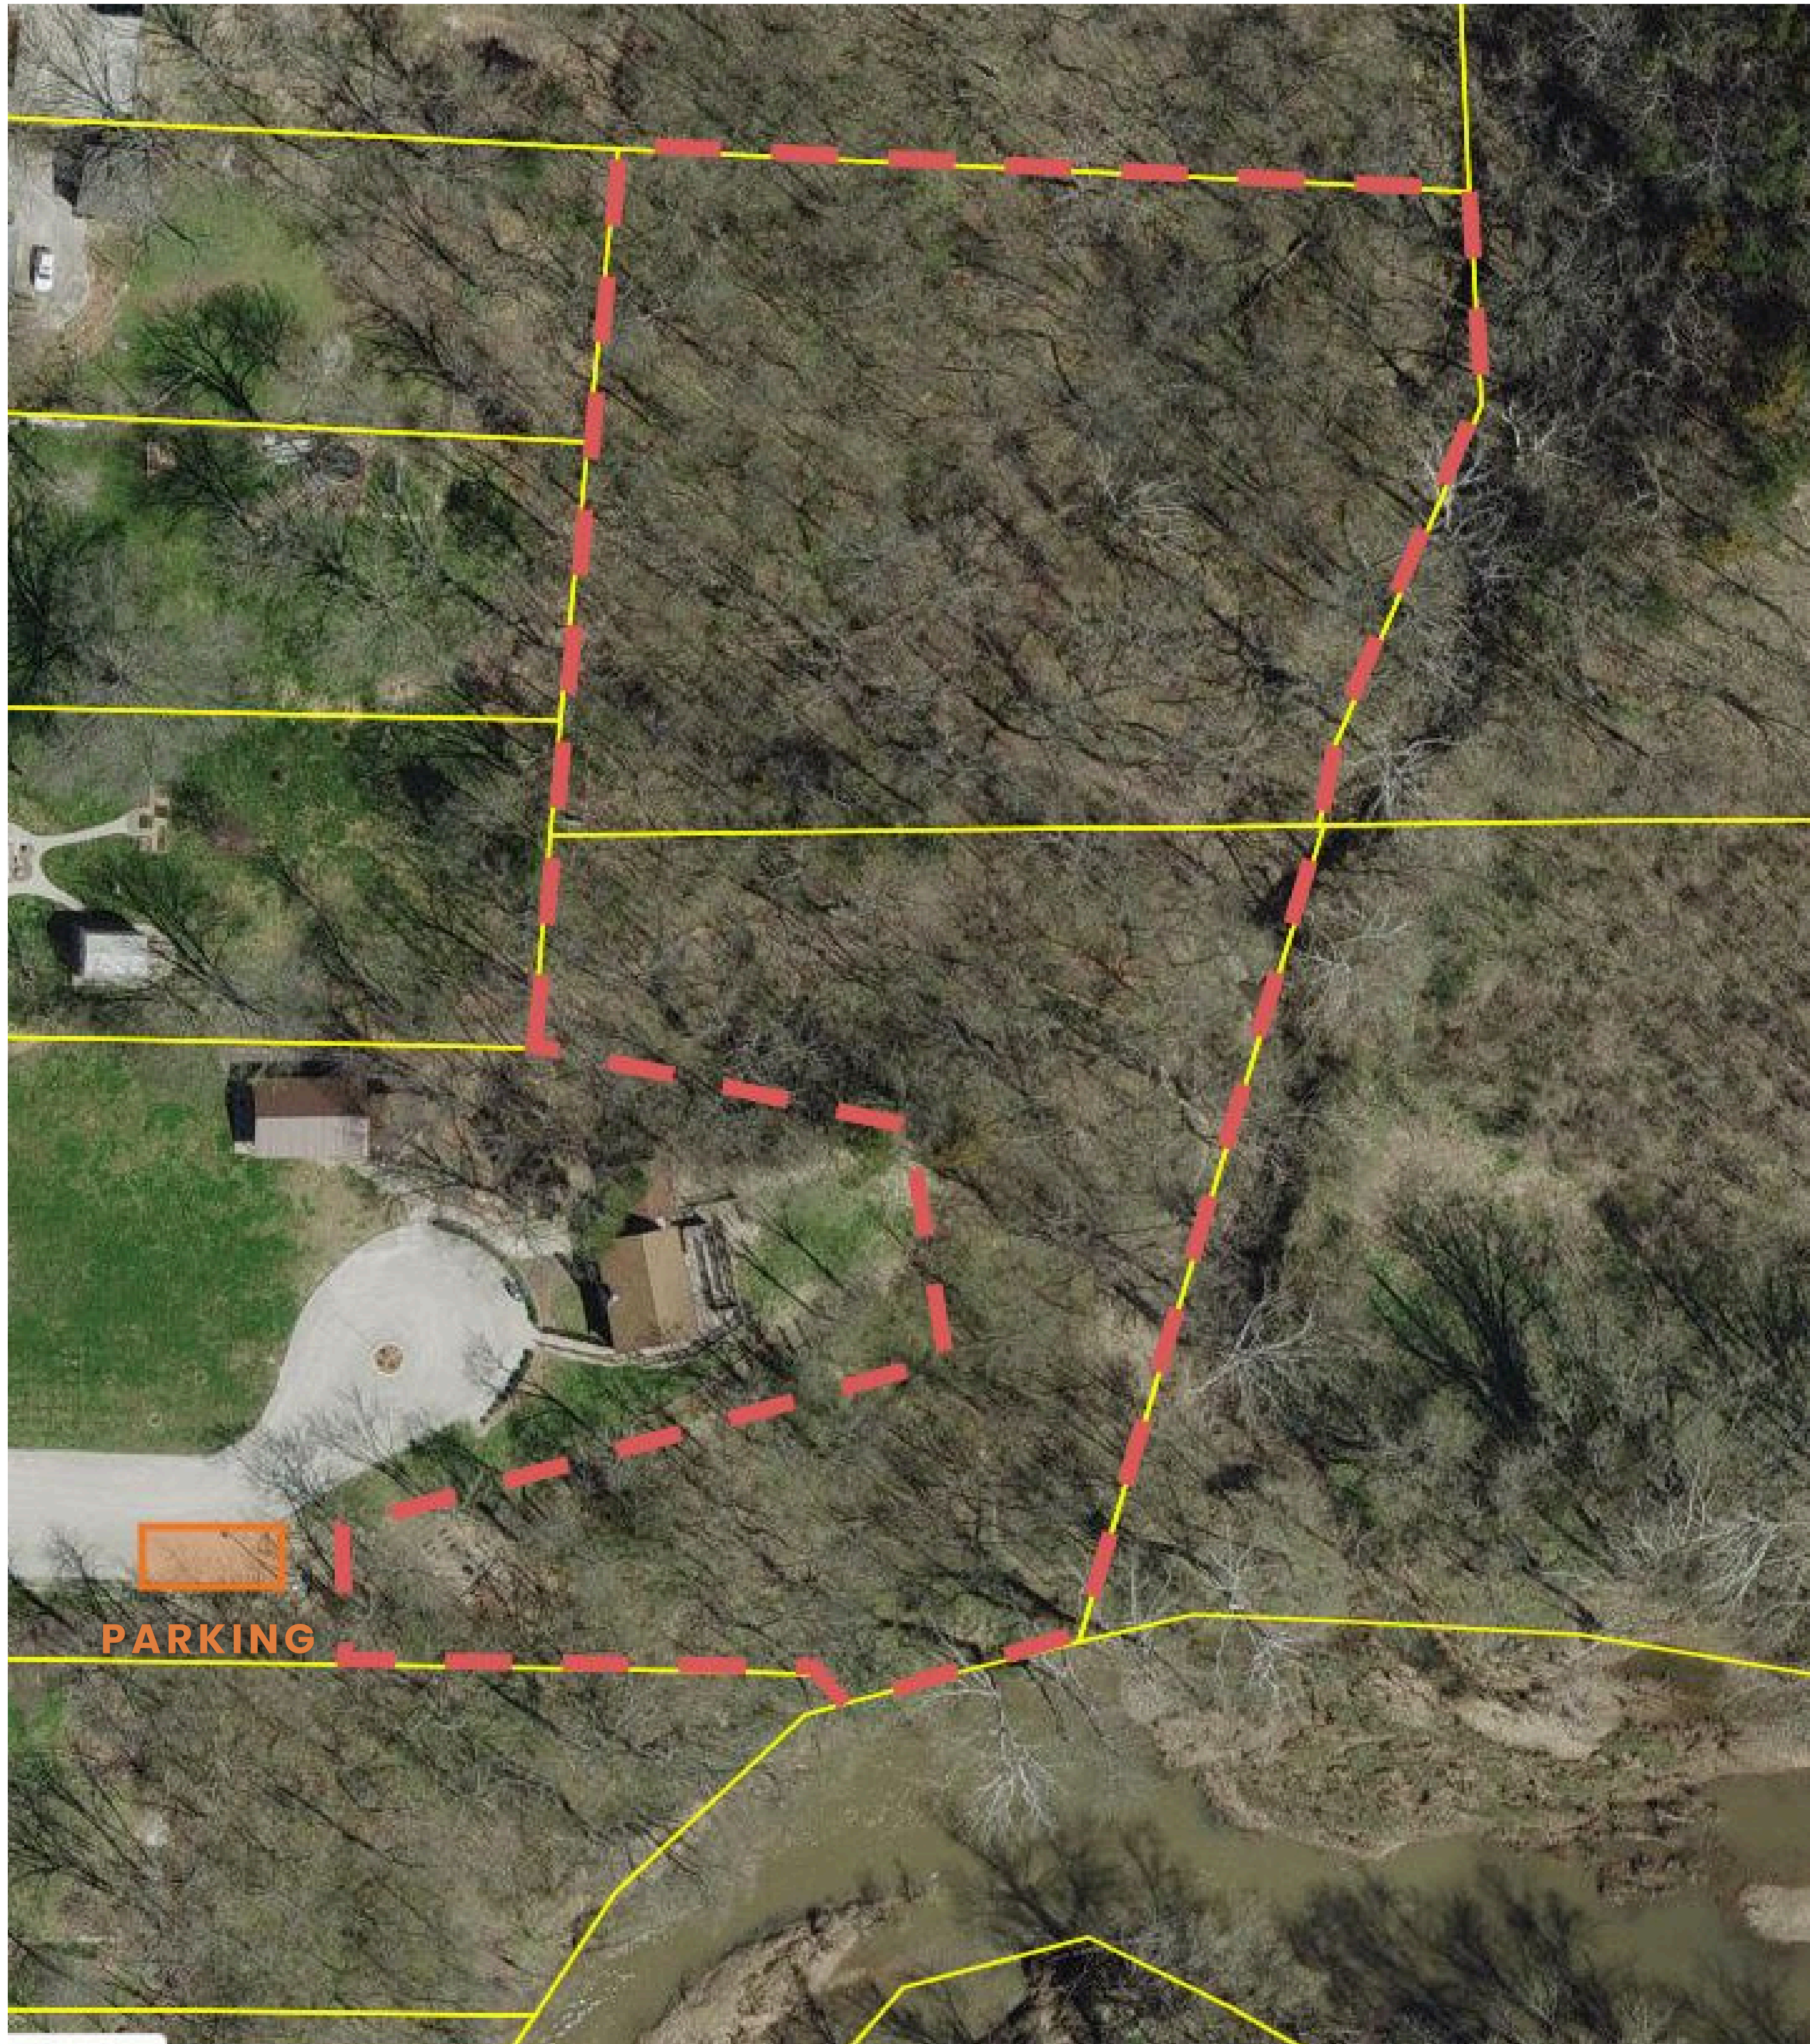

SITE 08 Green Berry

PARK: 4.6 ACRES | HUNTING: 2.6 ACRES

- Archery hunting is permitted on this site for hunters with **JC Parks Permits:**
  - **Red Boundary:** Hunting area
  - **Orange Boundary:** Parking area
- Hunters must park in designated parking area and display permit on dashboard
- No hunting or field dressing within 100 ft of trails, private property, or within sight of park facilities (including parking)
- Hunters must follow all JC Parks and MDC rules and regulations. Details can be found online at jcparks.com or by scanning the QR code below with your smartphone